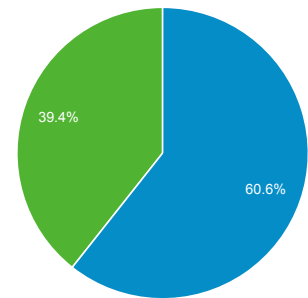

Mar 24, 2014 - Mar 30, 2014

Audience Overview

All Visits
100.00%

Overview

Visits
96,392

Unique Visitors
71,760

Pageviews
274,753

Pages / Visit
2.85

Avg. Visit Duration
00:04:23

Bounce Rate
52.66%

% New Visits
60.50%

■ New Visitor ■ Returning Visitor

Language	Visits	% Visits
1. en-us	94,673	98.22%
2. c	575	0.60%
3. en-gb	214	0.22%
4. en	103	0.11%
5. pt-br	53	0.05%
6. es	50	0.05%
7. fr	48	0.05%
8. ko-kr	45	0.05%
9. ko	44	0.05%
10. es-es	43	0.04%