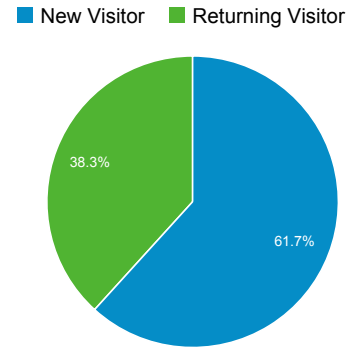

Audience Overview

Nov 18, 2013 - Nov 24, 2013

Overview

69,934 people visited this site

Language	Visits	% Visits
1. en-us	91,165	97.97%
2. c	605	0.65%
3. en-gb	225	0.24%
4. en	182	0.20%
5. es	82	0.09%
6. fr	56	0.06%
7. de-de	43	0.05%
8. ja	41	0.04%
9. pt-br	39	0.04%
10. it	36	0.04%