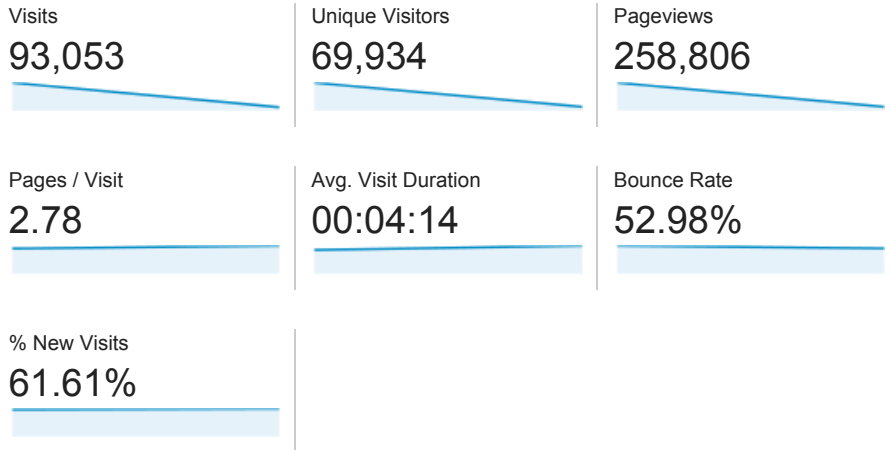

Audience Overview

Nov 18, 2013 - Nov 24, 2013

Overview

69,934 people visited this site

Language	Visits	% Visits
1. en-us	91,165	97.97%
2. c	605	0.65%
3. en-gb	225	0.24%
4. en	182	0.20%
5. es	82	0.09%
6. fr	56	0.06%
7. de-de	43	0.05%
8. ja	41	0.04%
9. pt-br	39	0.04%
10. it	36	0.04%