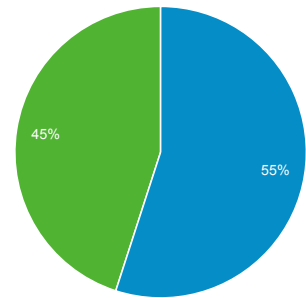

Audience Overview

Jun 17, 2013 - Jun 23, 2013

100.00% of visits

Overview

61,670 people visited this site

■ New Visitor ■ Returning Visitor

Language	Visits	% Visits
1. en-us	88,457	98.14%
2. c	467	0.52%
3. en	236	0.26%
4. en-gb	193	0.21%
5. es	81	0.09%
6. fr	59	0.07%
7. es-es	45	0.05%
8. pt-br	41	0.05%
9. de-de	37	0.04%
10. de	35	0.04%