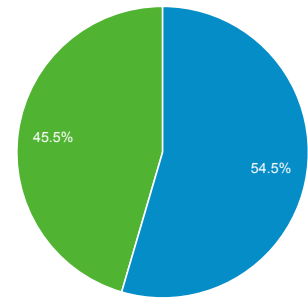

Audience Overview

Jun 10, 2013 - Jun 16, 2013

% of visits: 100.00%

Overview

61,668 people visited this site

■ New Visitor ■ Returning Visitor

Language	Visits	% Visits
1. en-us	89,292	98.16%
2. c	464	0.51%
3. en	261	0.29%
4. en-gb	204	0.22%
5. fr	68	0.07%
6. es	64	0.07%
7. pt-br	42	0.05%
8. es-es	41	0.05%
9. de	30	0.03%
10. nl	28	0.03%